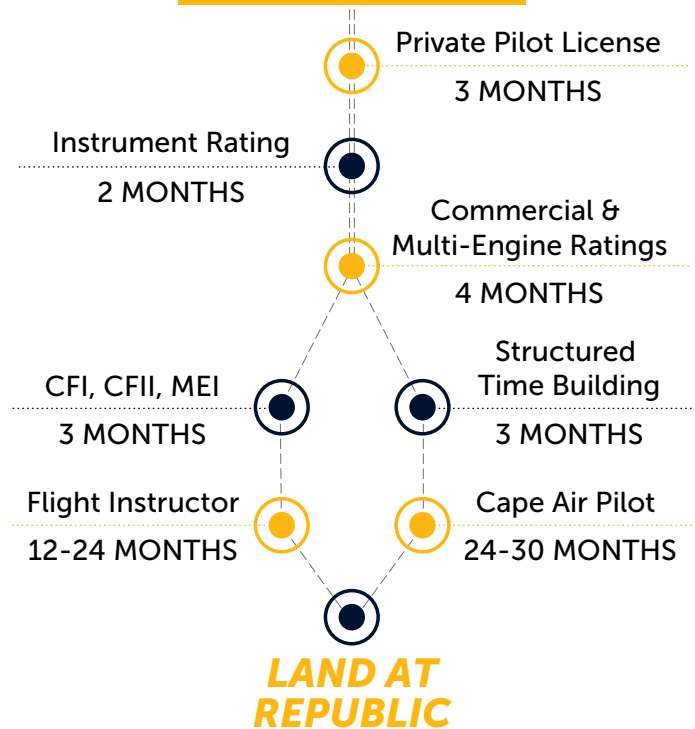

A FLIGHT PLAN FOR SUCCESS

LIFT Academy, owned and operated by Republic Airways, one of the largest regional airlines in the U.S., offers its flight students an affordable, accelerated flight training opportunity in our state-of-the-art Diamond Aircraft and simulators, learning using our in-house proprietary training curriculum and expediency of check rides because of our authorized examining authority. Our students who successfully complete the program and complete time building as a Certificated Flight Instructor (CFI) or First Officer at Cape Air have a direct flow to a position as a pilot at Republic Airways for a five-year commitment.

Total cost of flight training at LIFT Academy is \$90,000, but because of a \$15,000 subsidy from Republic Airways, your flight training will cost you a total of \$75,000, including instruction, fuel and checkride fees (first attempt for each rating/certificate), iPad and more! As a future LIFT pilot, it's important to know that this is a rigorous program, but the time and dedication is worth the rewarding career. Expect to train 5-7 days a week, both in-plane and studying at home.

In addition to outstanding benefits, including flight privileges with our partners American, Delta and United, Republic pilots earn the following:

AVERAGE LIFT TRAINING TIMELINE

CERTIFICATED FLIGHT INSTRUCTOR AT LIFT