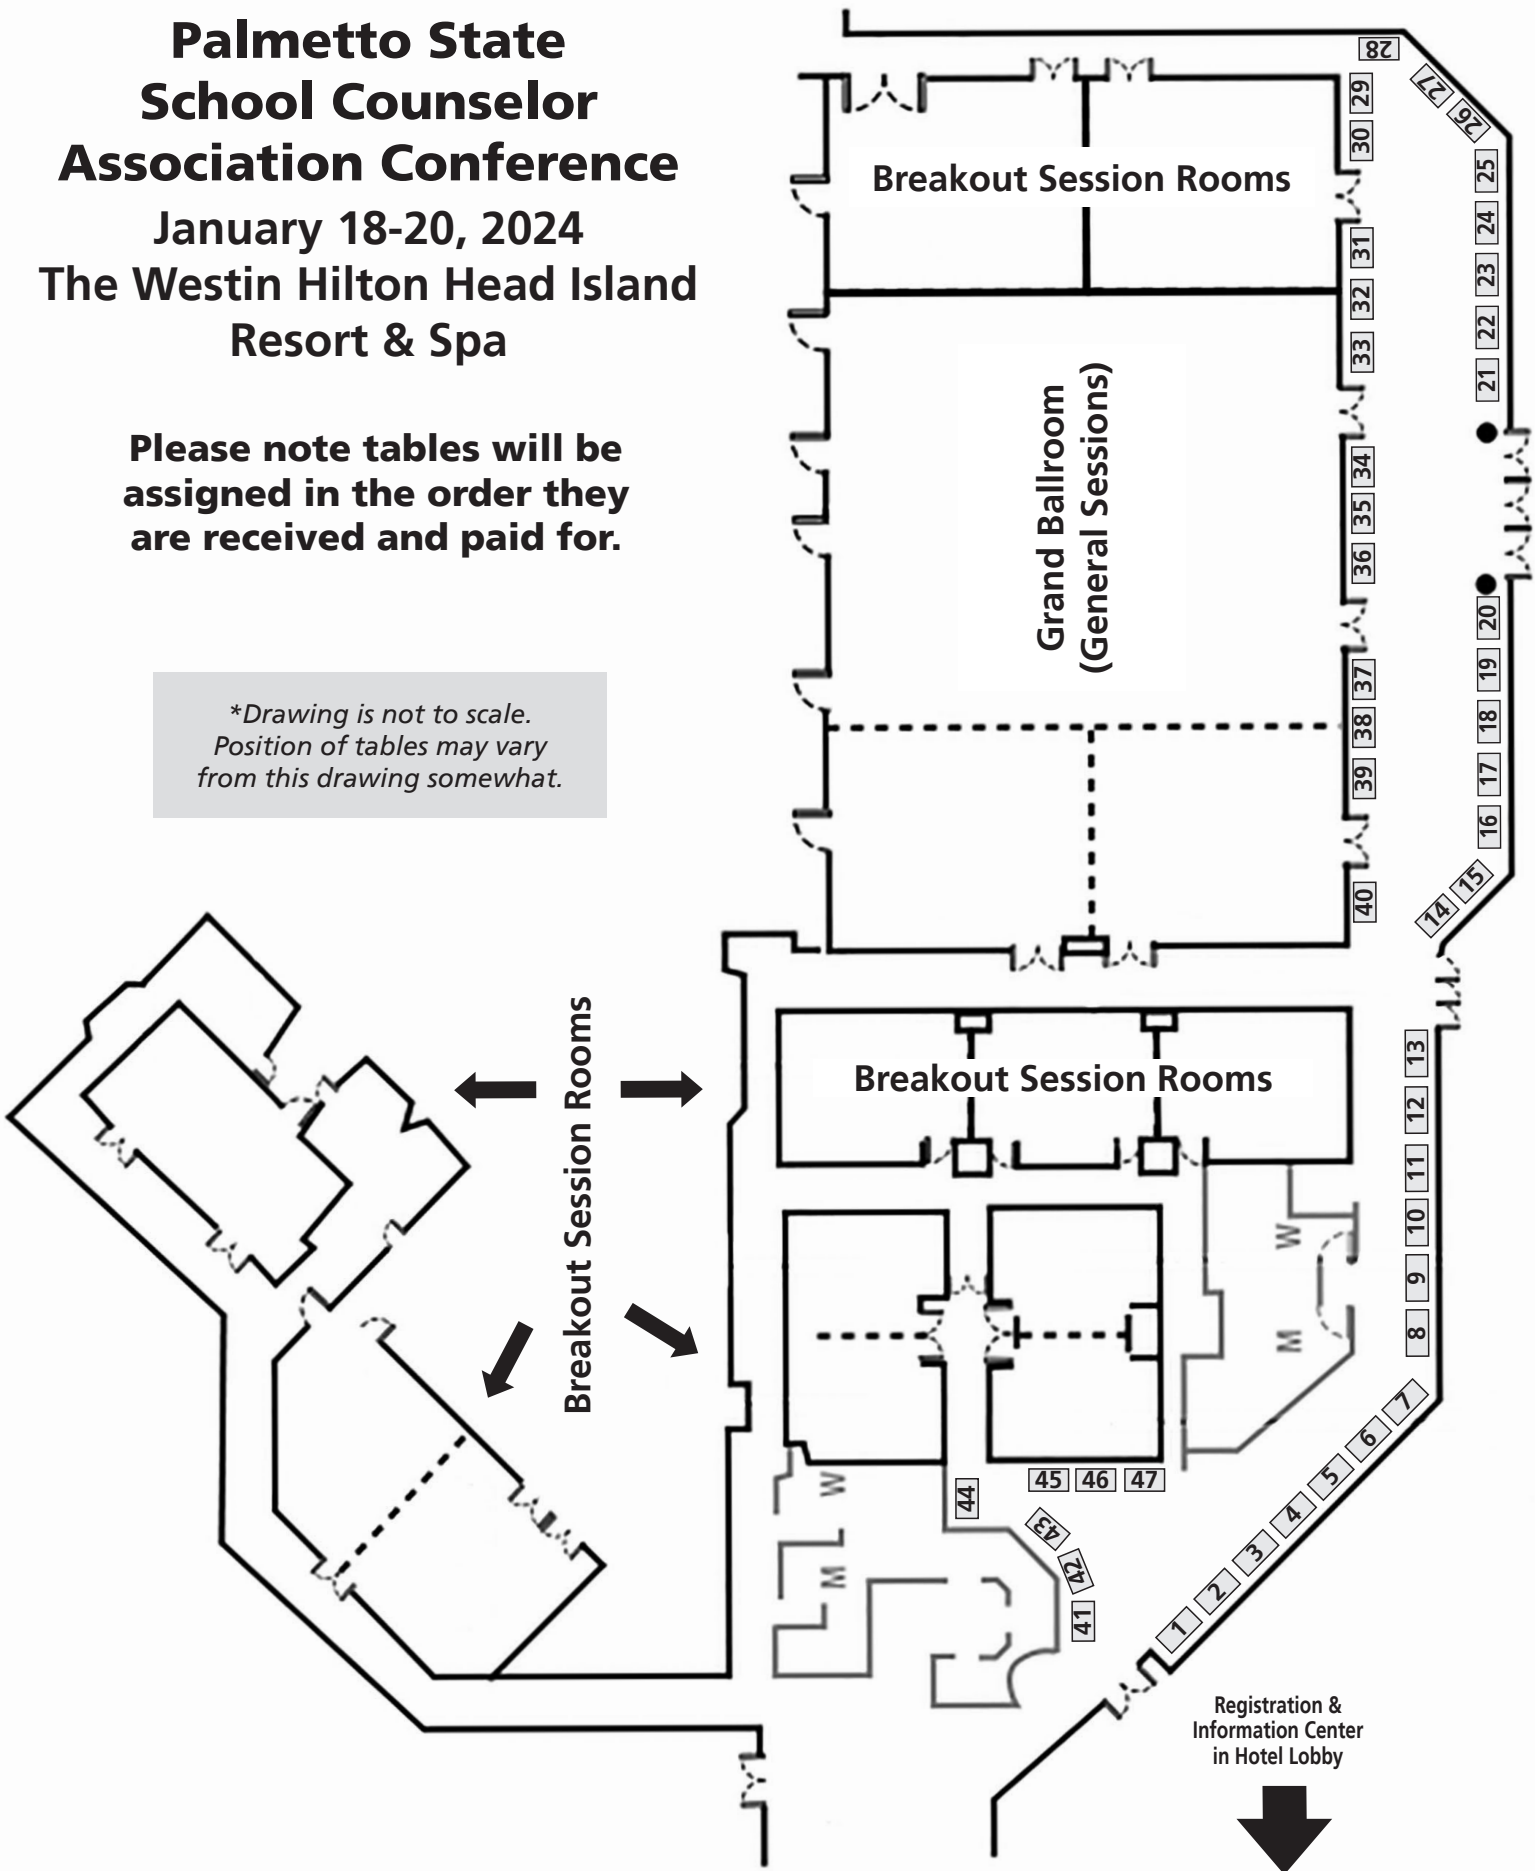

**Drawing is not to scale.
Position of tables may vary
from this drawing somewhat.*

Palmetto State School Counselor Association Conference

January 18-20, 2024

The Westin Hilton Head Island Resort & Spa

Full map for
general grounds
and entrance
reference.

WESTIN
HILTON HEAD ISLAND
RESORT & SPA

- 1 Heavenly Spa
- 2 Main Entrance
- 3 Lobby
- 4 Front Desk & Concierge
- 5 Mitchelville Gazebo Room
- 6 Ingredients Lobby Café
- 7 Resort Store
- 8 Koi Pond Garden
- 9 Board Rooms
- 10 Carolina Room
- 11 Round Pool
- 12 Main Swimming Pool
- 13 Hot Tub
- 14 Covered Swimming Pool
- 15 View 32 Bar
- 16 Activities Desk
- 17 Poolside Concierge
- 18 Westin Family
- 19 Oceans Beachfront Dining
- 20 Oceanfront Pavilion
- 21 Splash Poolside Dining
- 22 Oceanfront Deck
- 23 Cabana Deck
- 24 Outside Hilton Head
- 25 Westin Workout
- 26 Historical Exhibit

 Restrooms

 Elevator