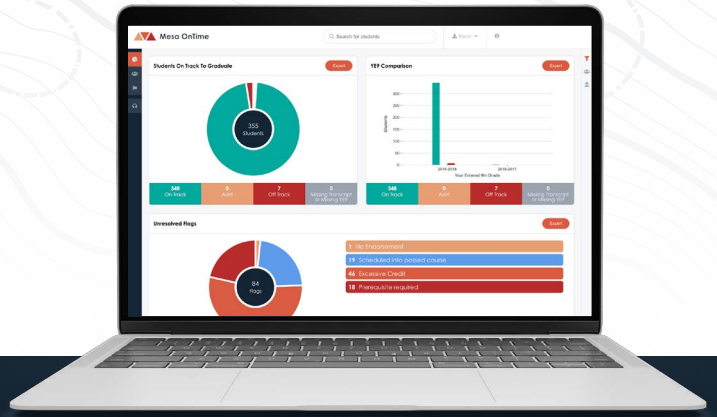

Boost on-time graduation with automated credit monitoring

Graduation pathways and requirements are more complex than ever. And until now, ensuring students are on track has been an error-prone process of checking binder after binder of transcripts and schedules. There's a better way.

Mesa Cloud automates graduation progress tracking to ensure every student is ready to succeed

✓ Instantly identify transcript, schedule, or pathway errors

✓ Quickly uncover issues in real time through daily syncs with your SIS

✓ Efficiently monitor multiple graduation paths aligned to district requirements