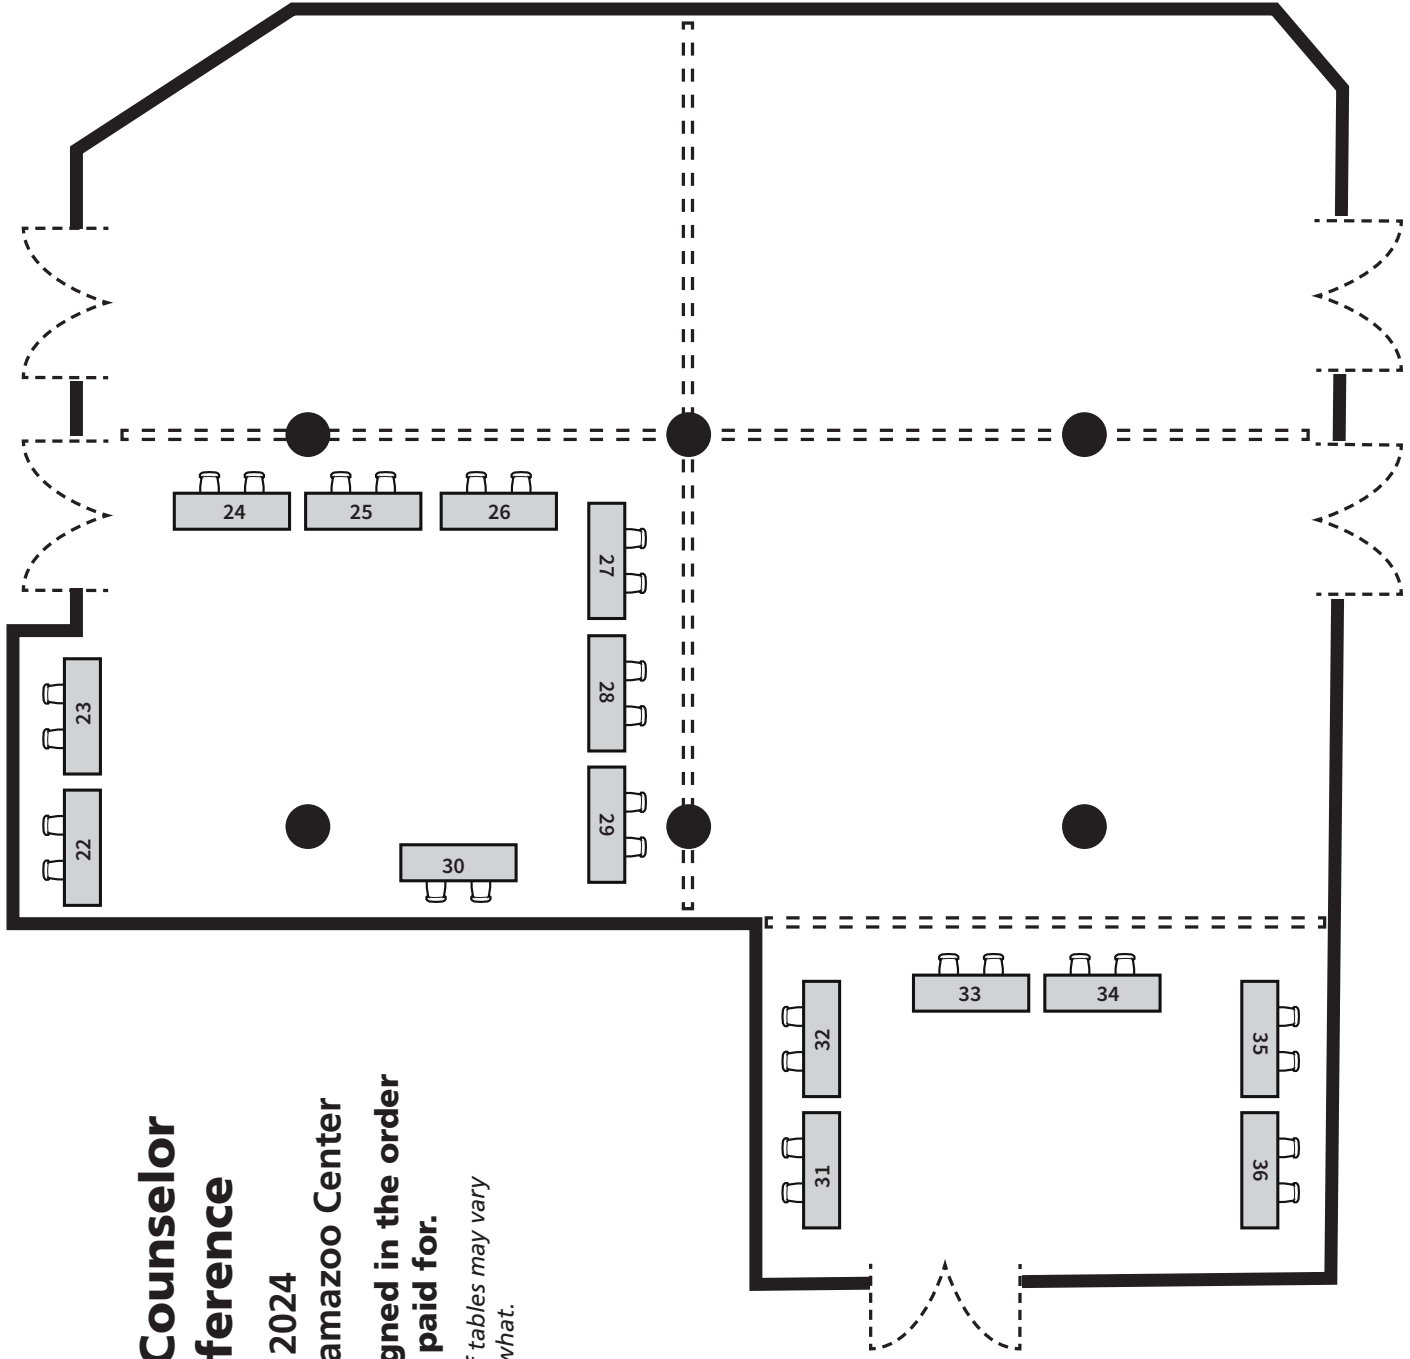

Michigan School Counselor Association Conference

November 18-19, 2024 • Radisson Plaza Hotel at Kalamazoo Center

Please note tables will be assigned in the order they are received and paid for.

**Drawing is not to scale. Position of tables may vary from this drawing somewhat.*

Lower Level

Michigan School Counselor Association Conference

November 18-19, 2024

Radisson Plaza Hotel at Kalamazoo Center

**Please note tables will be assigned in the order
they are received and paid for.**

**Drawing is not to scale. Position of tables may vary
from this drawing somewhat.*

Great Lakes Tables

Michigan School Counselor Association Conference

November 18-19, 2024 • Radisson Plaza Hotel at Kalamazoo Center

Please note tables will be assigned in the order they are received and paid for.

**Drawing is not to scale. Position of tables may vary from this drawing somewhat.*