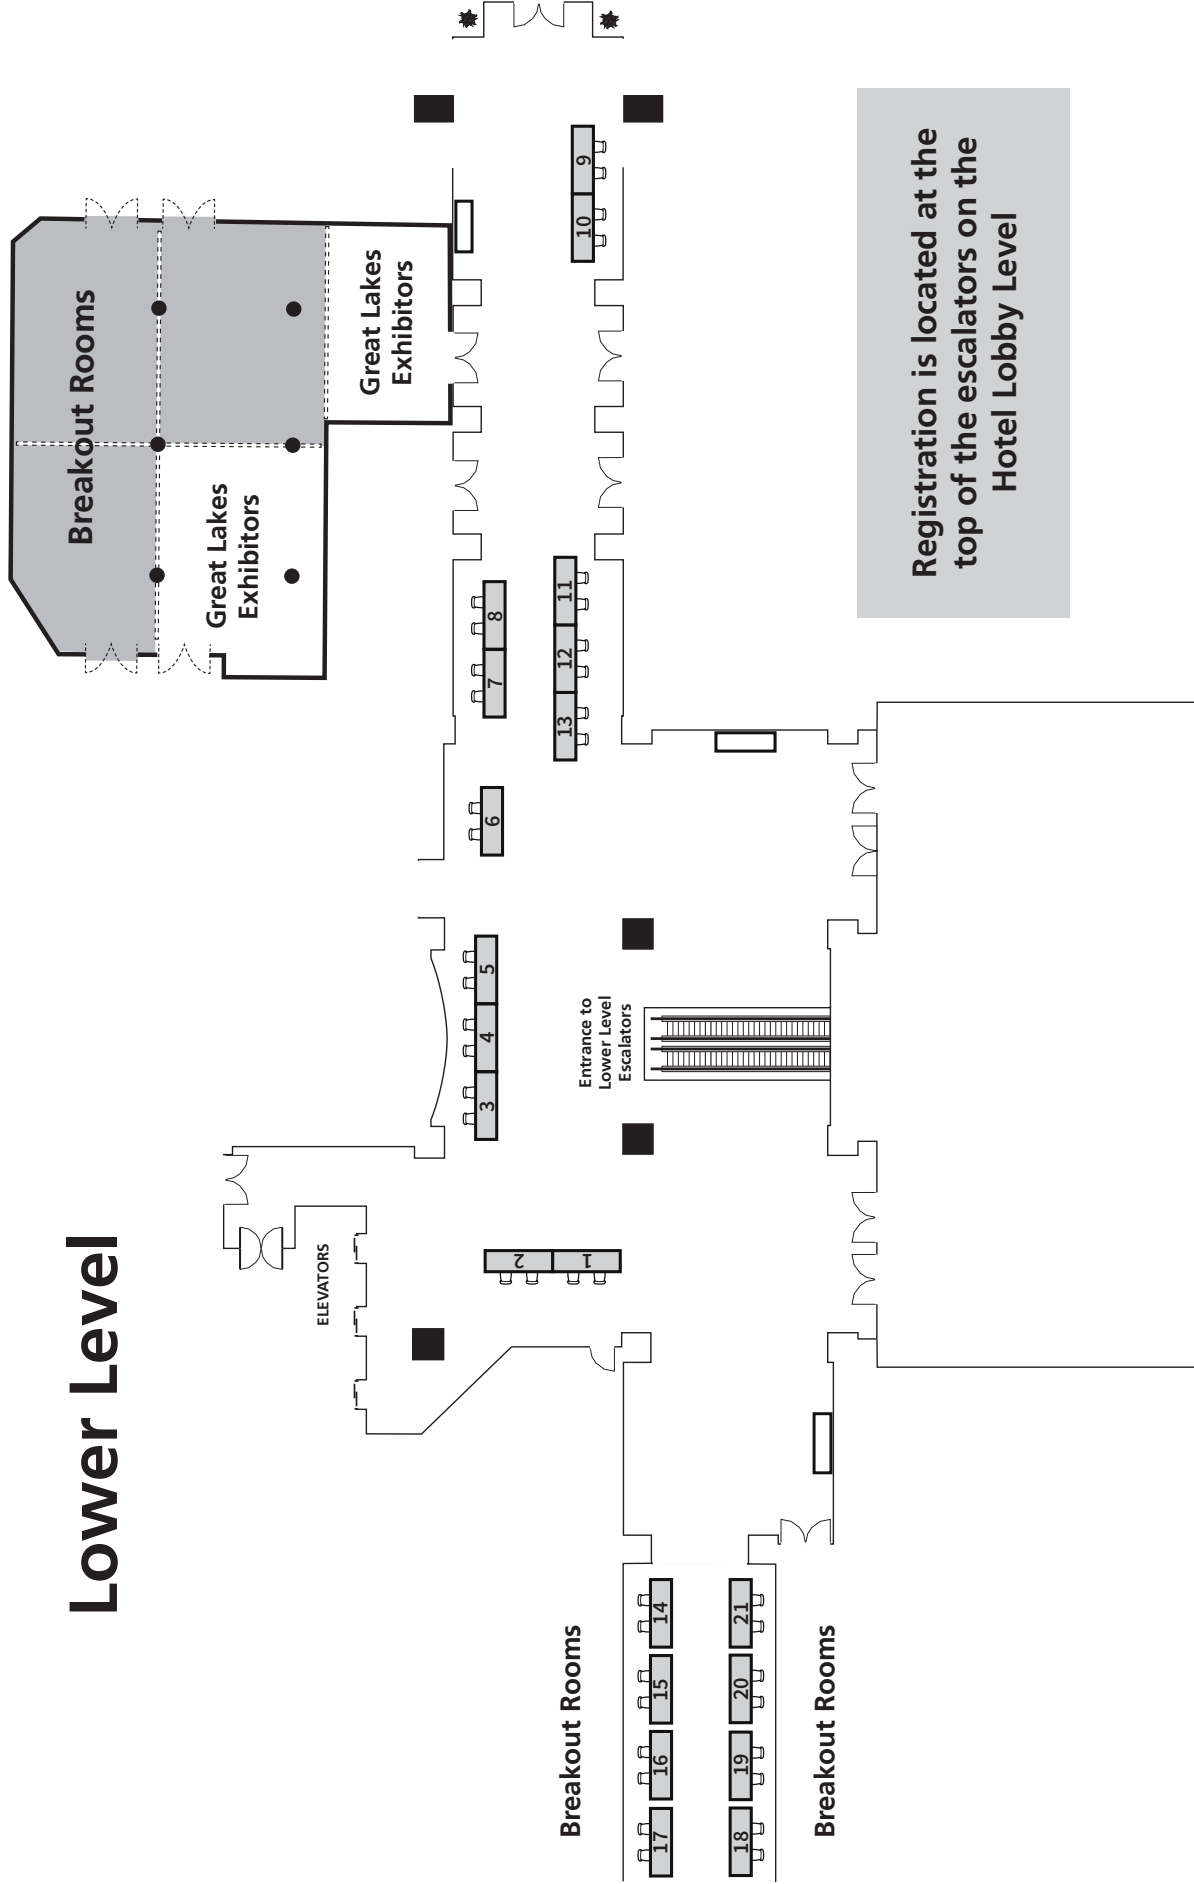

Michigan School Counselor Association Conference

November 18-19, 2024 • Radisson Plaza Hotel at Kalamazoo Center

Please note tables will be assigned in the order they are received and paid for.

**Drawing is not to scale. Position of tables may vary from this drawing somewhat.*

Lower Level

Michigan School Counselor Association Conference

November 18-19, 2024

Radisson Plaza Hotel at Kalamazoo Center

**Please note tables will be assigned in the order
they are received and paid for.**

**Drawing is not to scale. Position of tables may vary
from this drawing somewhat.*

Great Lakes Tables

Michigan School Counselor Association Conference

November 18-19, 2024 • Radisson Plaza Hotel at Kalamazoo Center

Please note tables will be assigned in the order they are received and paid for.

**Drawing is not to scale. Position of tables may vary from this drawing somewhat.*