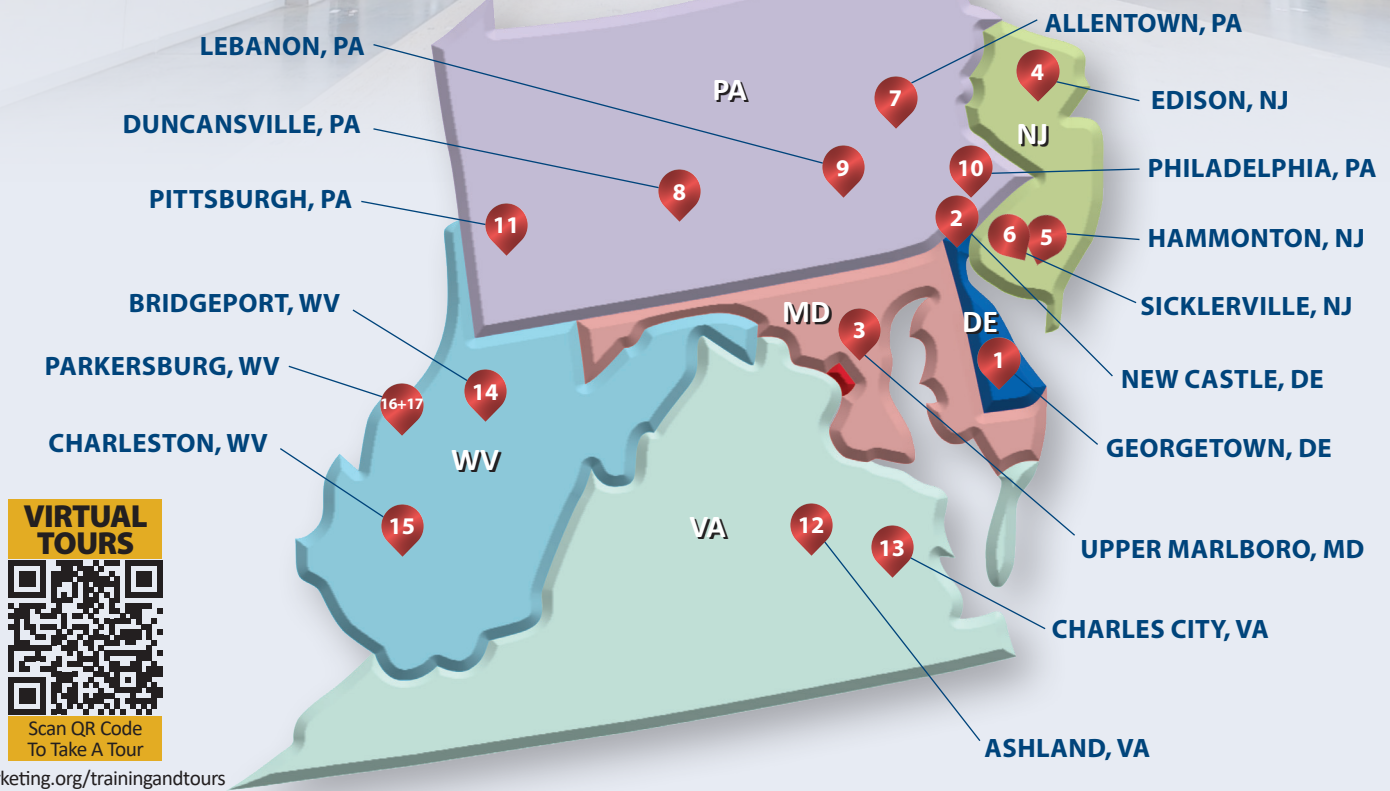

EAS CARPENTERS TECHNICAL CENTERS

VIRTUAL TOURS

Scan QR Code To Take A Tour

cctmarketing.org/trainingandtours

DELAWARE

- 1 GEORGETOWN** (ISC Campus)
21420 Vaughn Road, Georgetown DE 19947 - (302) 856-3000
- 2 NEW CASTLE** (ISC Campus)
620 Wilmington Road, New Castle DE 19720 - (302) 328-7802

MARYLAND

- 3 UPPER MARLBORO**
8510 Pennsylvania Avenue, Upper Marlboro MD 20772 - (301) 736-1696

NEW JERSEY

- 4 EDISON** (Branch Campus)
75 Fieldcrest Avenue, Edison NJ 08837 - (732) 372-6020
- 5 HAMMONTON** (Branch Campus)
Thomas C. Ober Training Center
3300 White Horse Pike, Hammonton NJ 08037 - (609) 567-5675
- 6 SICKLERVILLE** (Dive Center ISC Campus)
1500 Liberty Place, Sicklerville NJ 08081 - (609) 567-567

- ## WEST VIRGINIA
- 14 BRIDGEPORT**
609 Broadway Avenue, Bridgeport WV 26330 - (304) 428-1891
 - 15 CHARLESTON**
300 Riverside Drive, South Charleston WV 25309 - (304) 428-1891
 - 16 PARKERSBURG**
110 Boyles Lane, Parkersburg WV 26104 - (304) 428-1891
 - 17 PARKERSBURG** (MILLWRIGHTS)
4600 Camden Avenue, Parkersburg WV 26101 - (304) 422-7637

Eastern Atlantic States

CARPENTERS TECHNICAL CENTERS
eascarpenterstech.edu