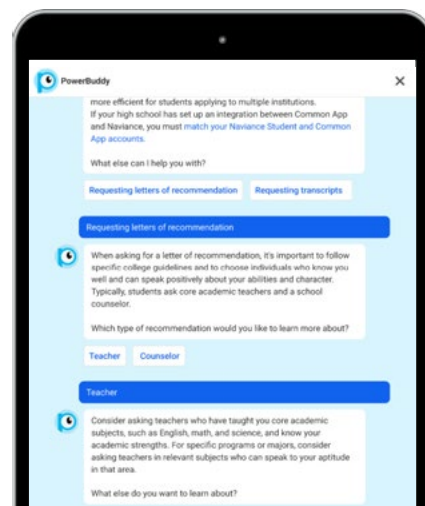

Learn more about PowerBuddy for College and Career.

Visit www.PowerSchool.com or call 1-877-873-1550 to learn more.