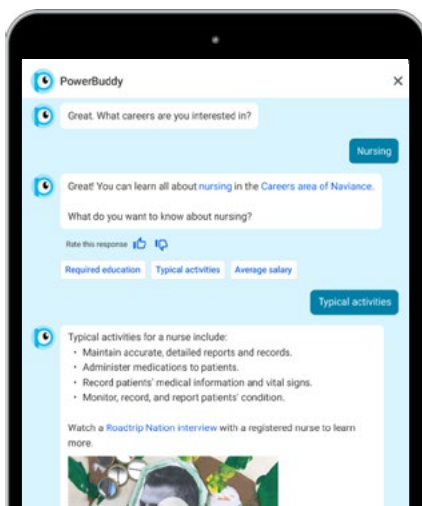

“With PowerBuddy for College and Career, I’m most excited about being able to reach students in a different way to hopefully get more of their postsecondary planning questions answered when they need it.”

KRISTEN GRIM, M.ED.

Secondary School Counselor at Emmaus High School, East Penn School District, PA

CCLR Navigation

Make it easier for students to find what they need to do in Naviance CCLR to prepare for their futures. As students ask questions, they will be guided to the answers they need and next steps to get started. Students also receive nudges to help ensure they stay on track and complete necessary tasks.

College Match

Provide a conversational interface for students to find colleges that could be a good fit based on their interests and academic strengths. Students can save their favorite colleges to come back to and learn more later.

Career Exploration

Help students find potential careers of interest based on their profile and conversational inputs. Students can get their questions answered about careers of interest and be provided with information such as localized demand and average salary.

College Planning Guidance

Provide help and guidance to students navigating the college application process. Students can easily ask questions about the college application process and receive key nudges or notifications that help keep them on track to meet deadlines.

Product images are current mock ups and final state of product may vary.