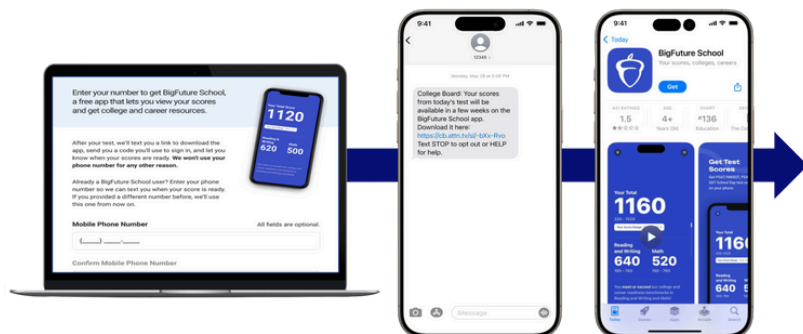

# BigFuture<sup>®</sup> School and Connections

The mobile app that gives in-school test takers control over their college and career planning.

## WHY SHOULD STUDENTS USE BIGFUTURE<sup>®</sup> SCHOOL?

BigFuture School is an integral part of the SAT<sup>®</sup> Suite of Assessments your school offers. It has the convenience of an app with the trusted expertise of College Board.

**BigFuture School is free to students and provides them with the power to:**

**View scores** from PSAT-related assessments and SAT<sup>®</sup> School Day right on their phone.

**Explore customized college and career guidance** and engage with interactive tools to personalize their search experience.